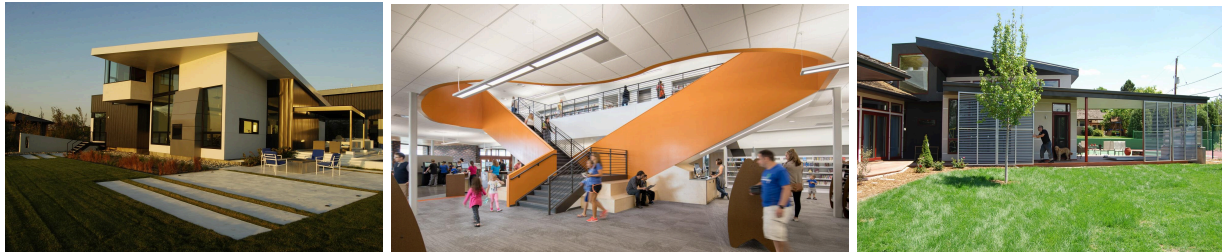

Studiotrope

2942 Welton St.,
Denver, CO 80205

About the Firm

Studiotrope Design Collective (SDC) is a multidisciplinary design firm that focuses on inspiring ourselves, our clients, and their communities through architecture, interior design, graphic design, and change management.

Photos courtesy of <https://www.studiotrope.com/>

Parking Information

There is ample free street parking. The building entrance can be accessed through a yard gate off Welton St.

Accessibility Information